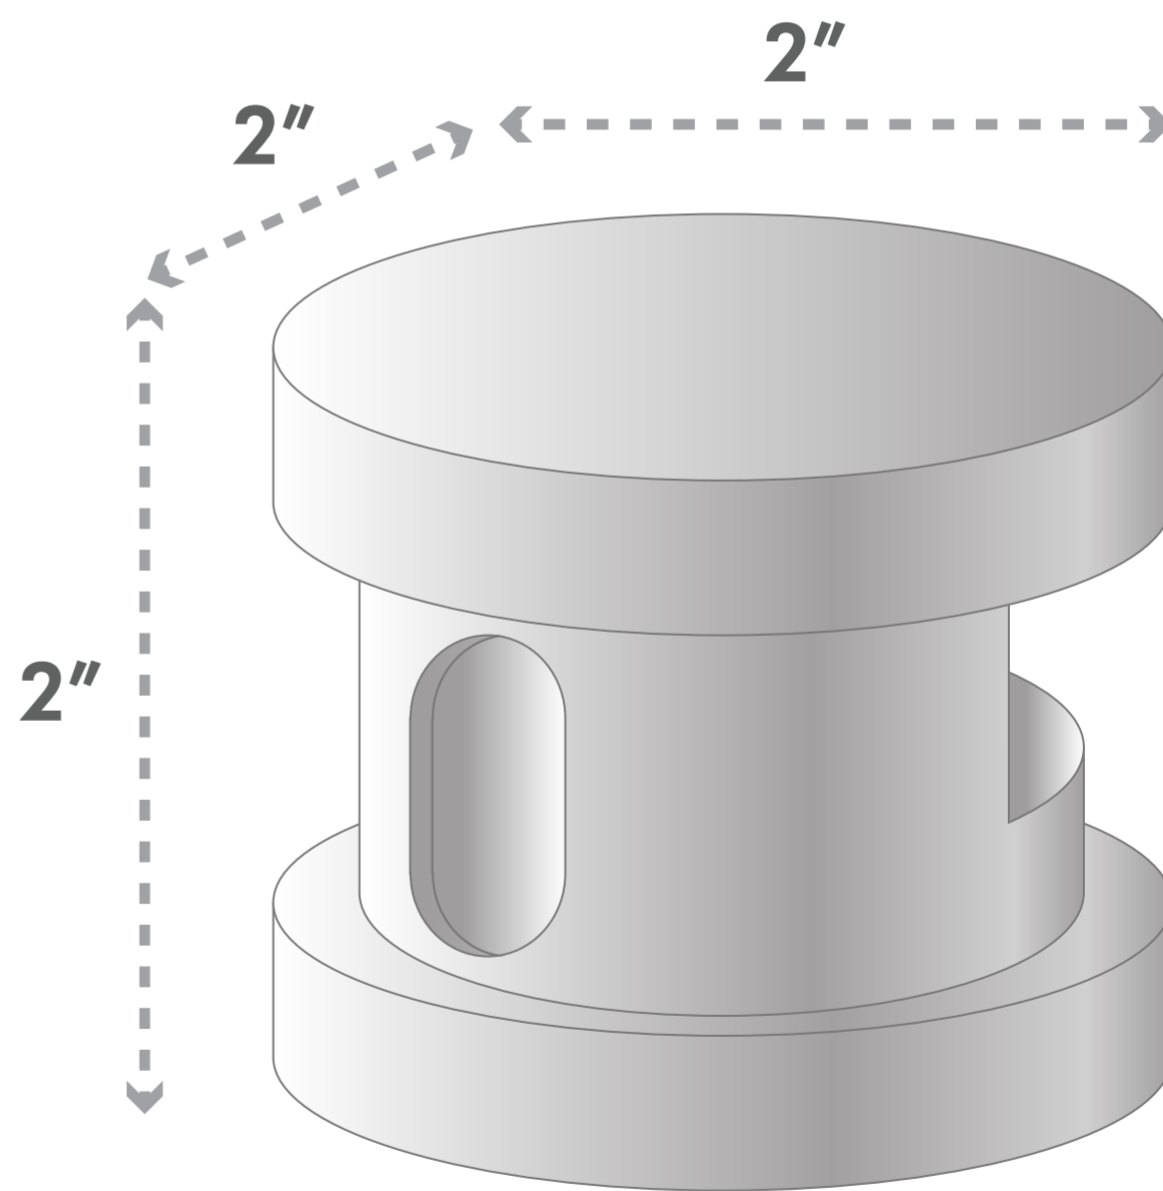

STEAMSPA
AROMA
STEAMHEAD

3/4" THREADING